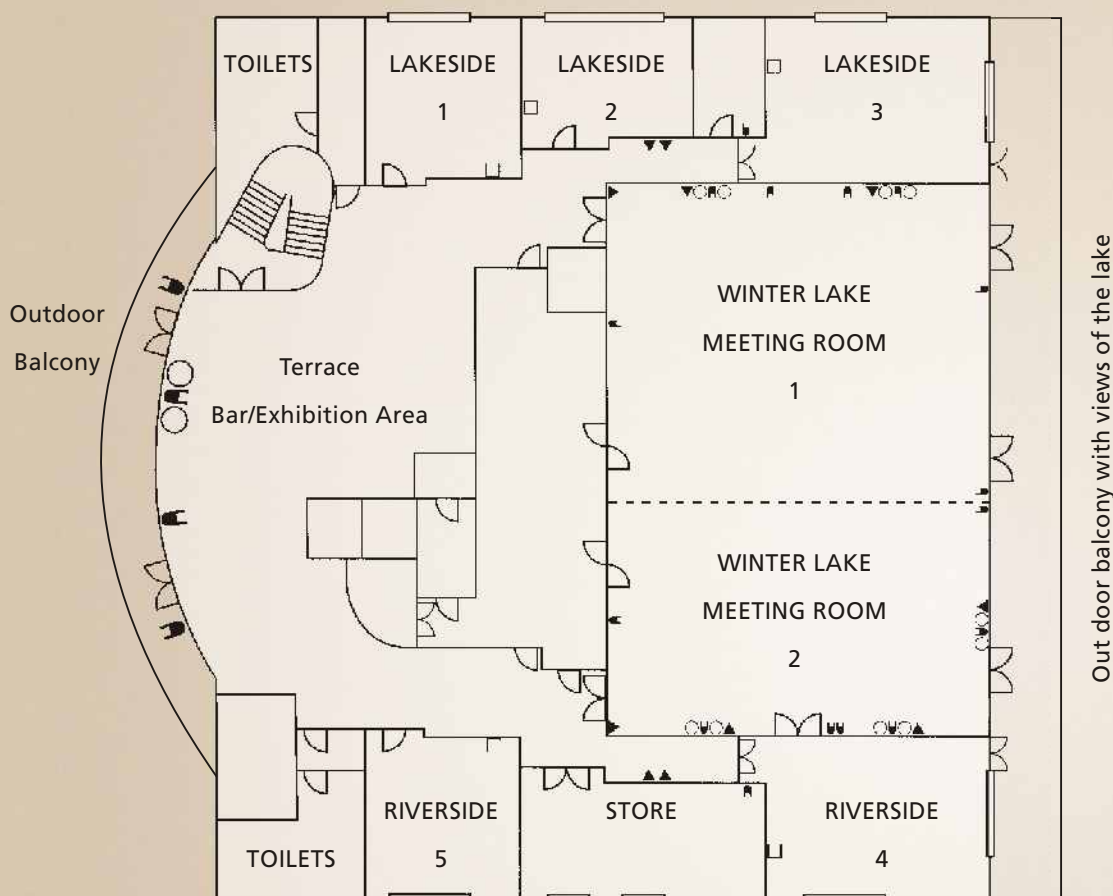

Crowne Plaza Marlow

Conference Plans

ROOM NAME	RECEPTION	THEATRE	CABARET	CLASSROOM	BOARDROOM	BANQUET	DIMENSIONS	HEIGHT	DOOR H/W	LOCATION (FLOOR)
LAKESIDE 1	50	40	-	18	18	18	6.58 X 6.75	3.00m	2.92 X 0.88	1
LAKESIDE 2	30	20	-	12	16	12	7.27 X 4.87	3.00m	2.66 X 0.88	1
LAKESIDE 3	60	55	18	24	20	24	9.40 X 7.01	3.00m	2.66 X 1.43	1
RIVERSIDE 4	50	55	18	18	18	18	9.75 X 6.55	3.00m	2.92 X 0.88	1
RIVERSIDE 5	60	40	-	24	20	24	9.41 X 7.01	3.00m	2.66 X 1.43	1
WINTER LAKE*	280	450	180	180	-	275/300	23.62 X 16.28	3.74m	2.66 X 1.77	1
WINTER LAKE MR1	160	250	-	120	-	140	16.28 X 13.73	3.74m	2.66 X 1.77	1
WINTER LAKE MR2	110	100	-	60	30	110	16.28 X 10.09	3.74m	2.66 X 1.77	1
THE BOARDROOM	-	-	-	-	18	18	7.02 X 8.40	2.28m	1.66 X 2.02	G
SYNDICATES 1-6	-	-	-	-	6	-	3.5 X 6.5	2.3m	2.0 X 0.88	G/1/2

Natural daylight and air conditioning in all meeting rooms
* Numbers may be increased depending on set requirements

All measurements are in metres

KEY

- POWER POINT
- TELEPHONE POINT
- TELEVISION SOCKET
- REMOVABLE PARTITION
- DATAPPOINT