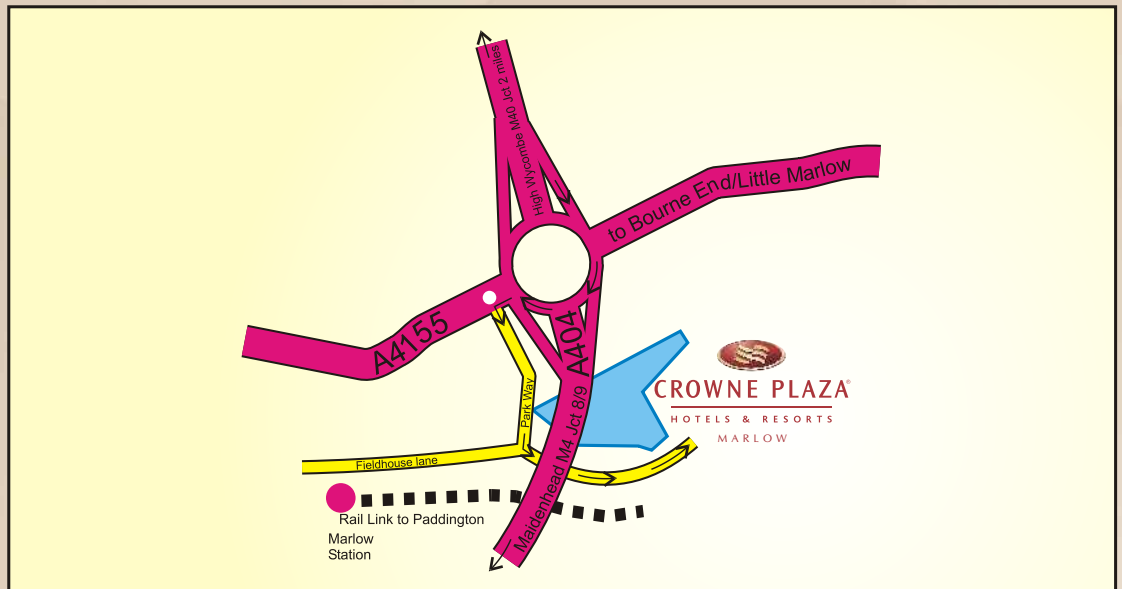

### KEY

- POWER POINT
- TELEPHONE POINT
- TELEVISION SOCKET
- REMOVABLE PARTITION
- DATAPPOINT

*meeting*  
**Success**  
 At Crowne Plaza

THE PLACE TO MEET

## Location Location Location

**From M40 motorway**, take junction 4 for High Wycombe and follow signs for Marlow and the A404. Continue to Marlow/Bourne End; turn right (3rd exit) at roundabout for Marlow, then turn immediately left at the mini roundabout. Follow the 'Parkway' until the junction; turn left into Fieldhouse Lane and under the A404 carriageway underpass, following the signs for the hotel.